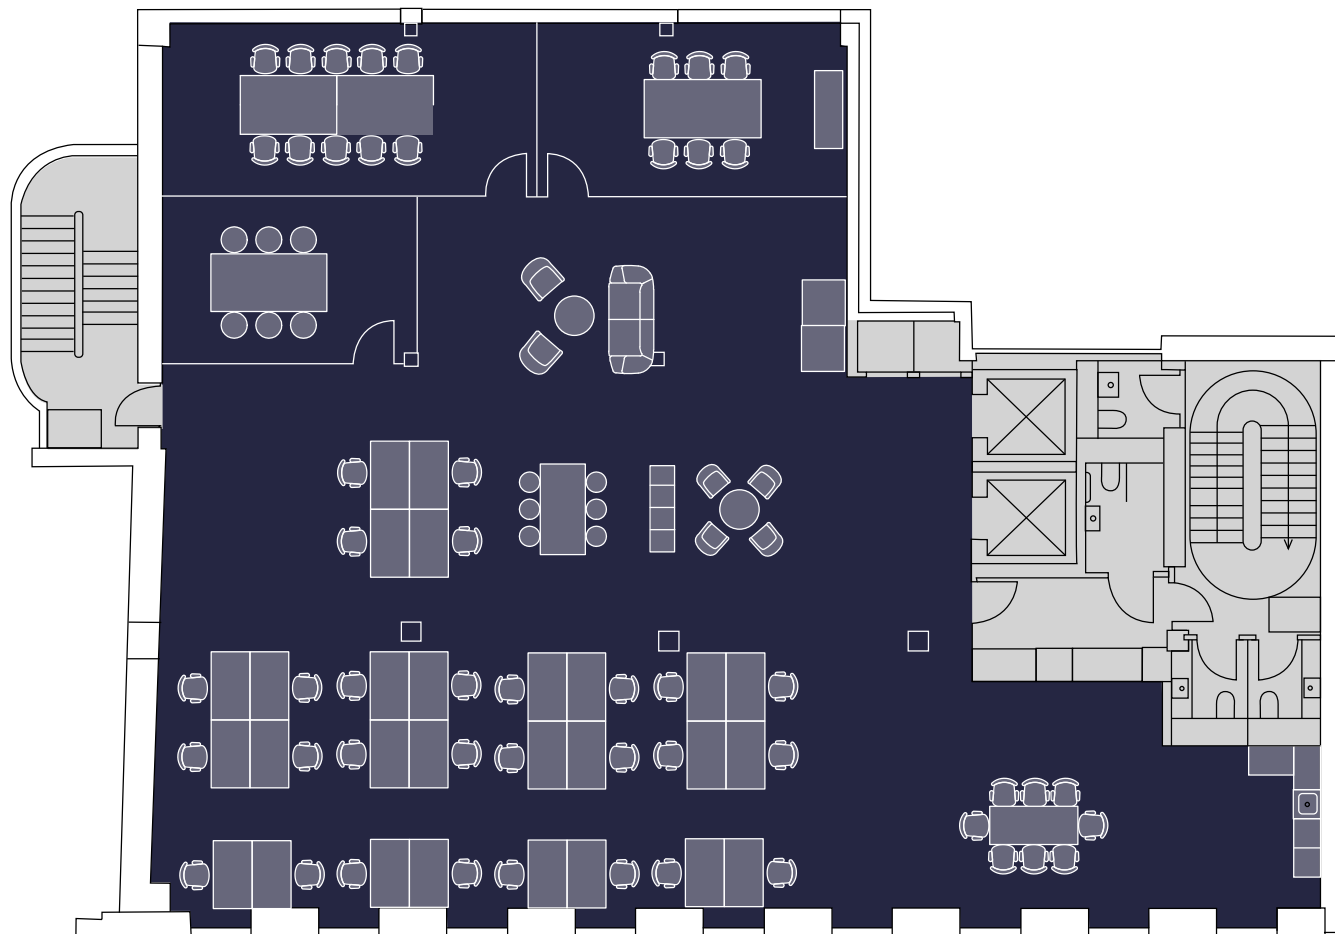

2ND FLOOR

3,428 SQ FT
318 SQ M

- 28 x Desks
- 3 x Meeting rooms
- 4 x Breakout areas
- 1 x Teapoint

HIGH HOLBORN