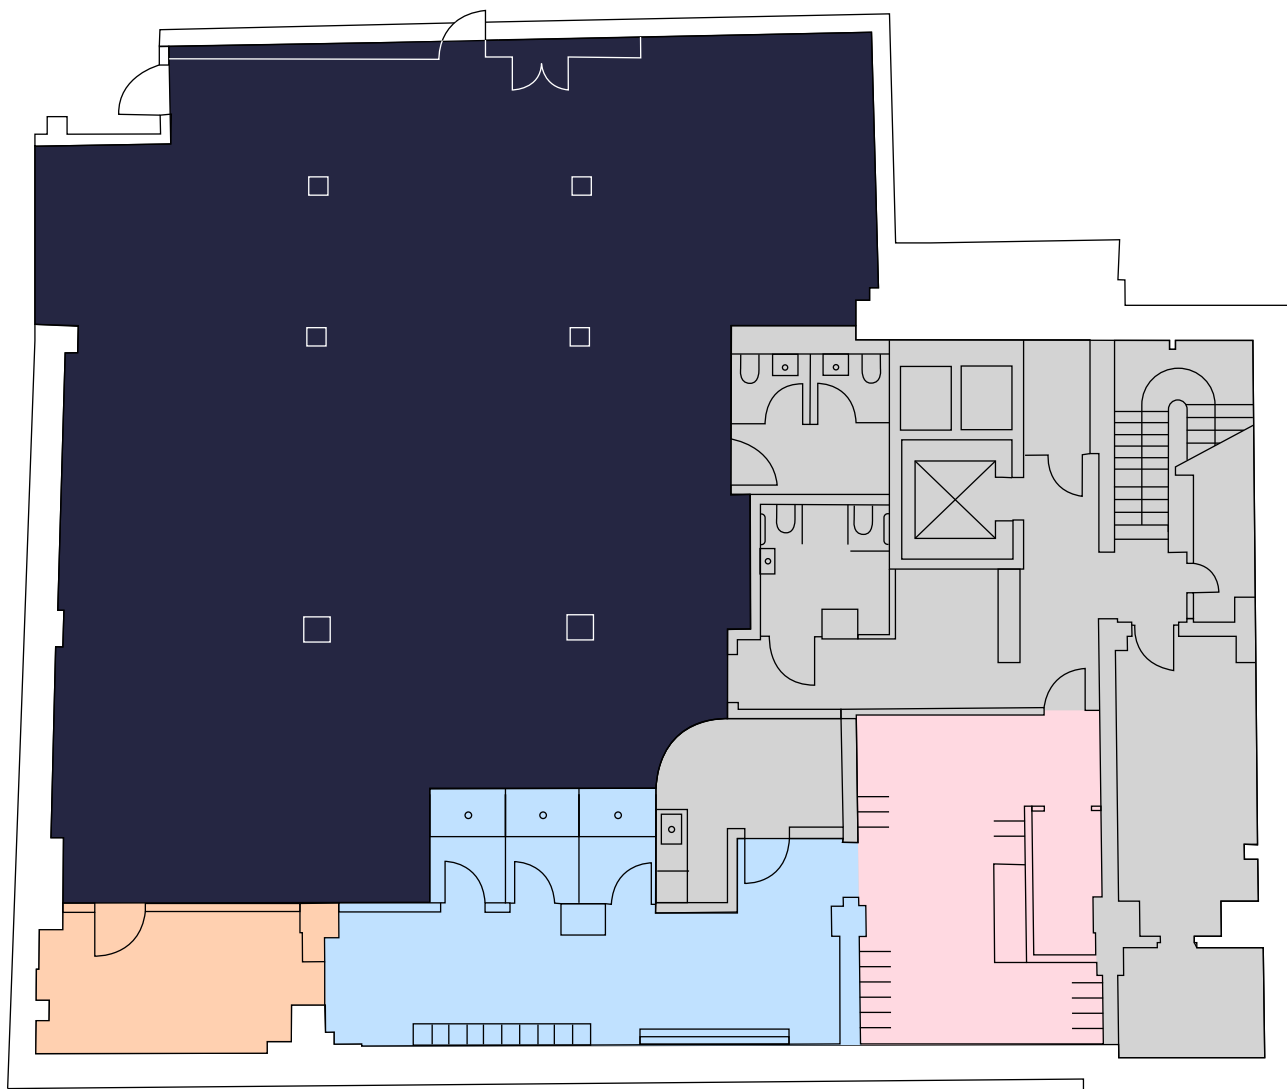

LG FLOOR

2,850 SQ FT

265 SQ M

- Storage
- Bike Racks
- Showers & Lockers

HIGH HOLBORN